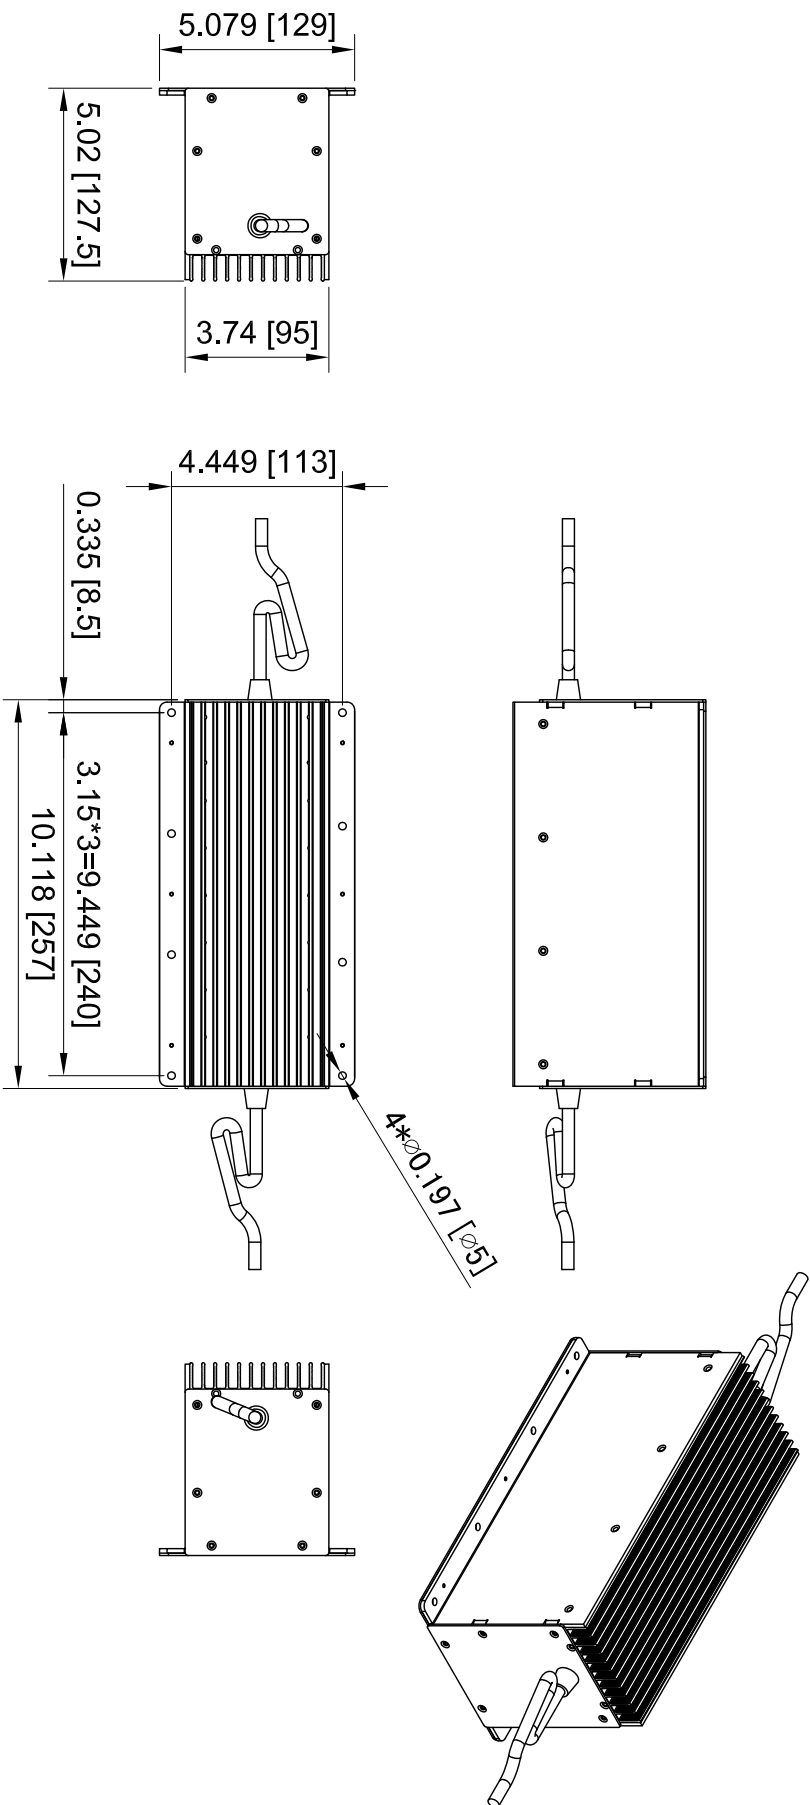

4

3

2

1

D

D

C

C

B

B

A

A

THIRD ANGLE PROJECTION

PROPRIETARY

Outline and mounting

SIZE	DRAWING NUMBER	REV.
B		
SCALE:	VERSION:	SHEET OF 1

4

3

2

1